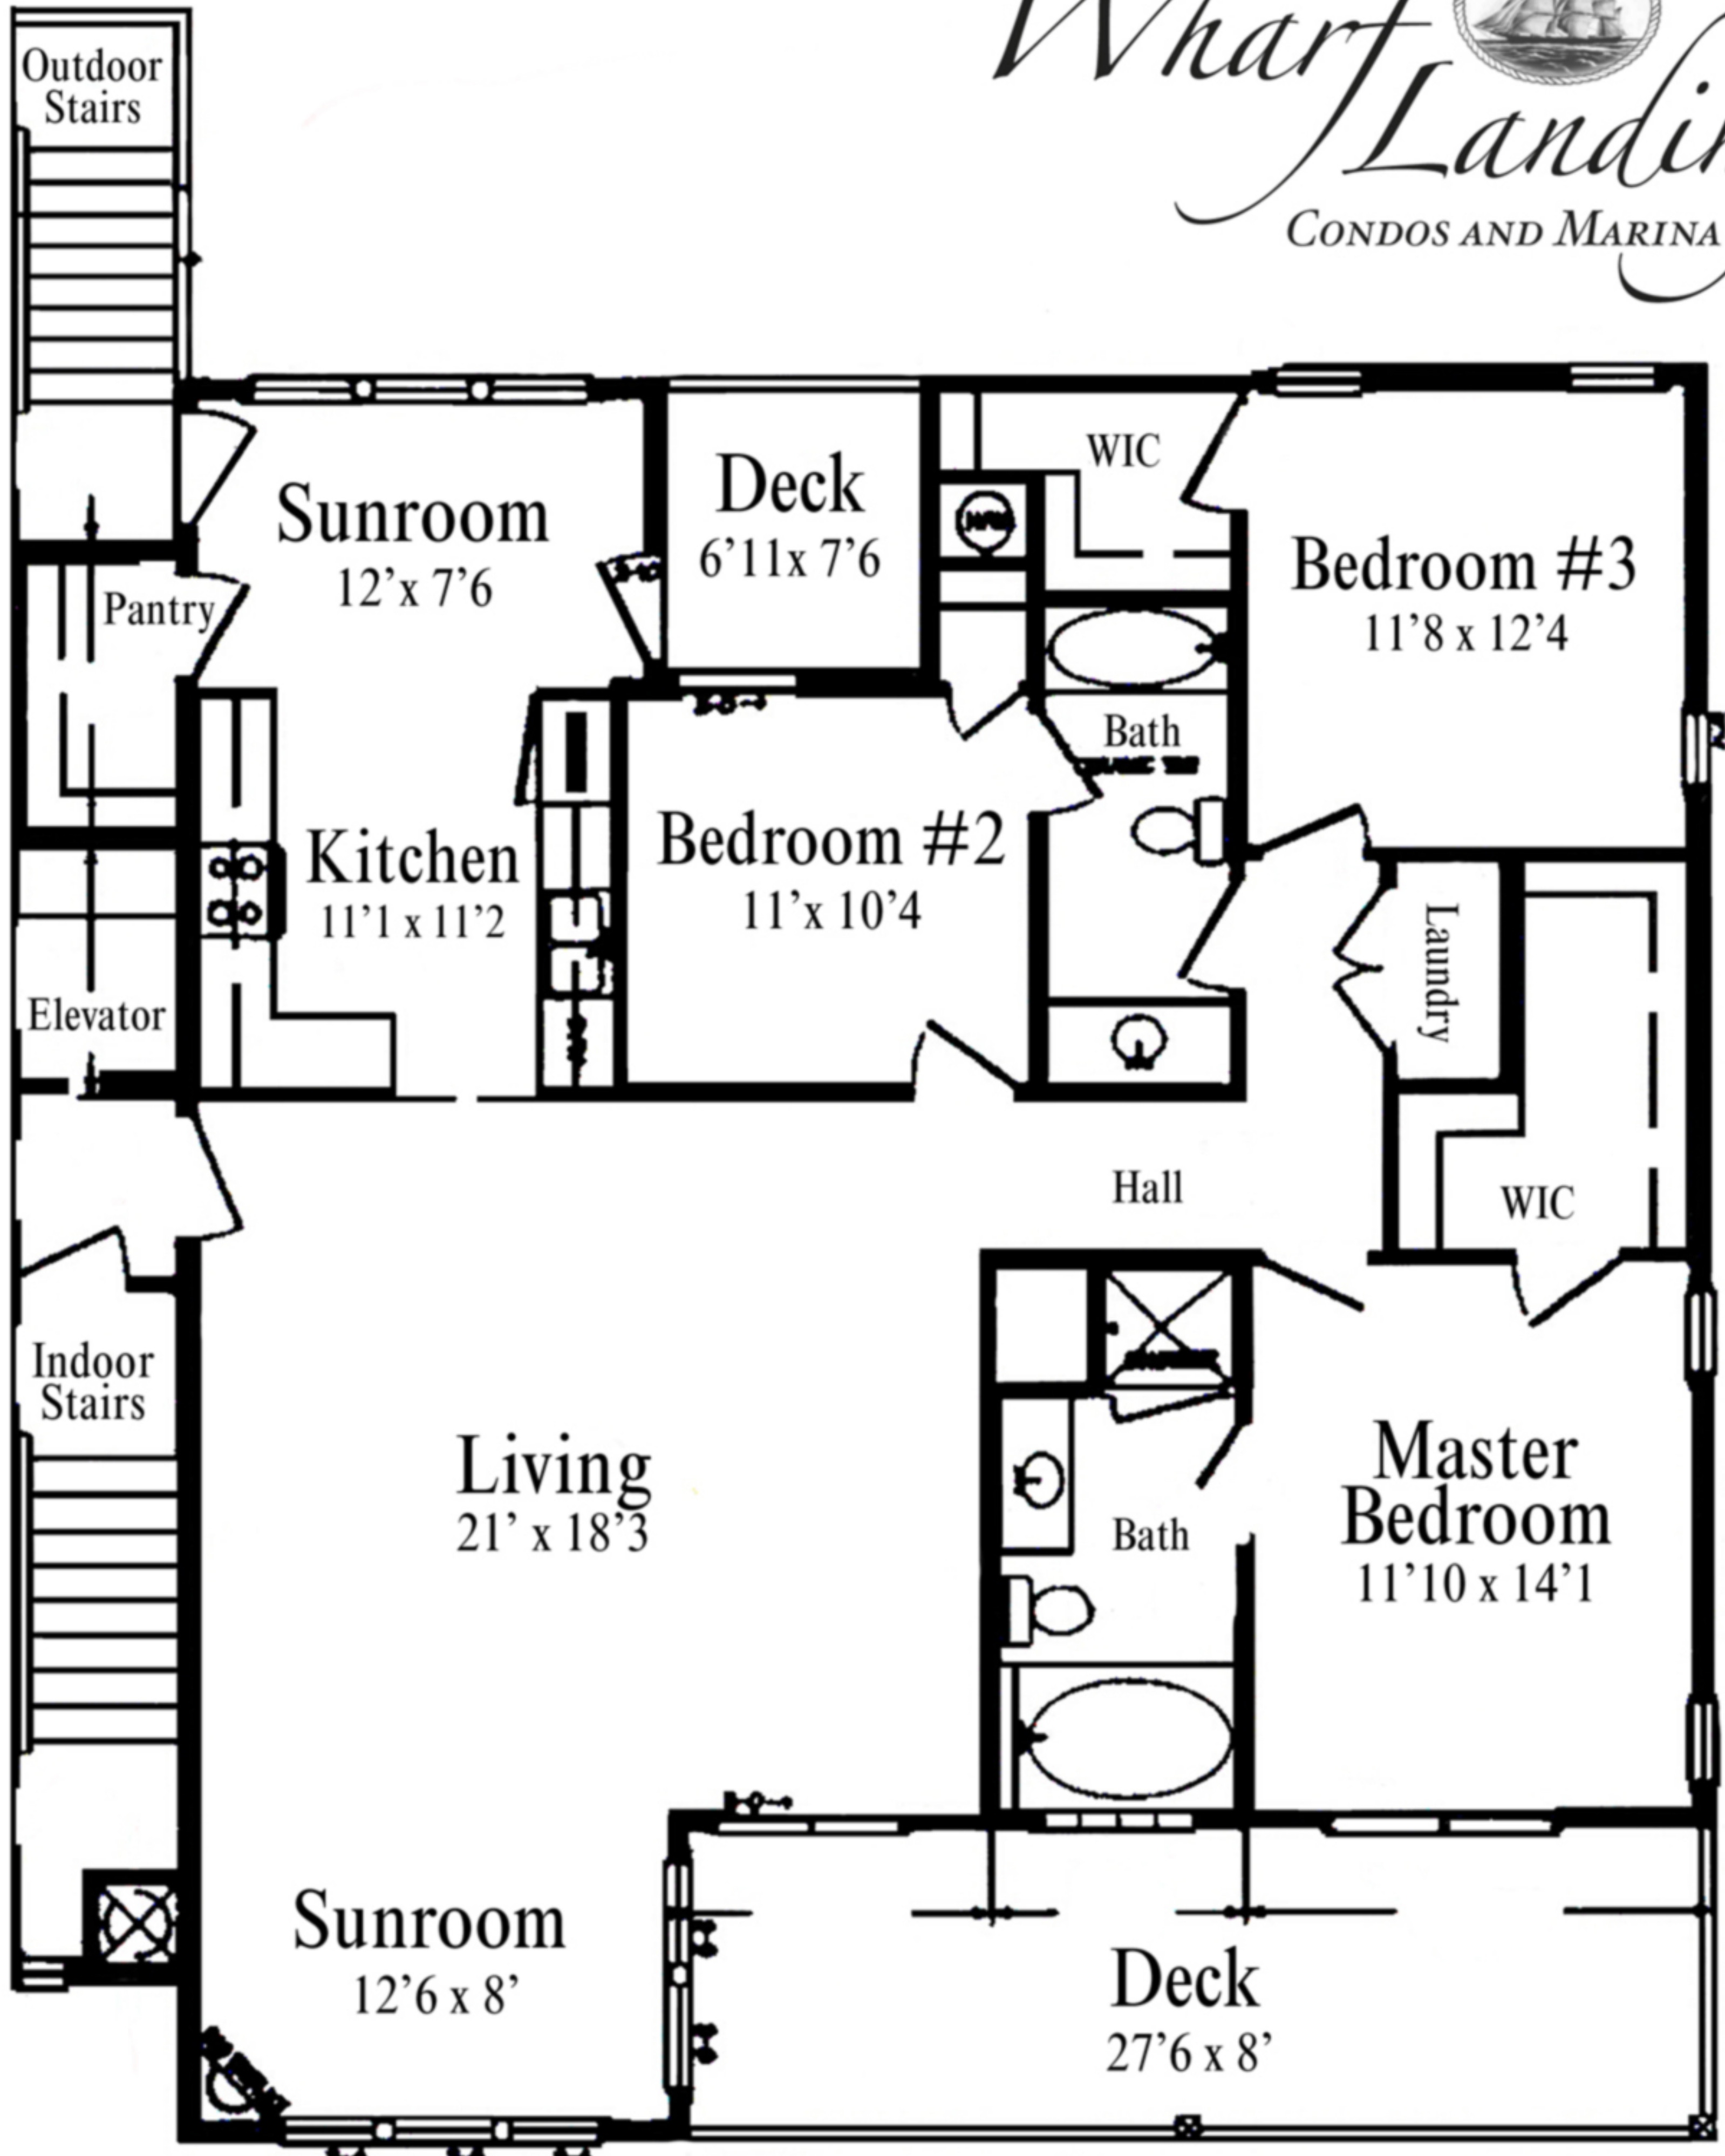

Wharf Landing

CONDOS AND MARINA

River or Marina view

Main living 1,646 sq. ft.

Front deck 220 sq. ft.

Back deck 55 sq. ft.

Based on outside wall dimensions.

Final square footage may vary.