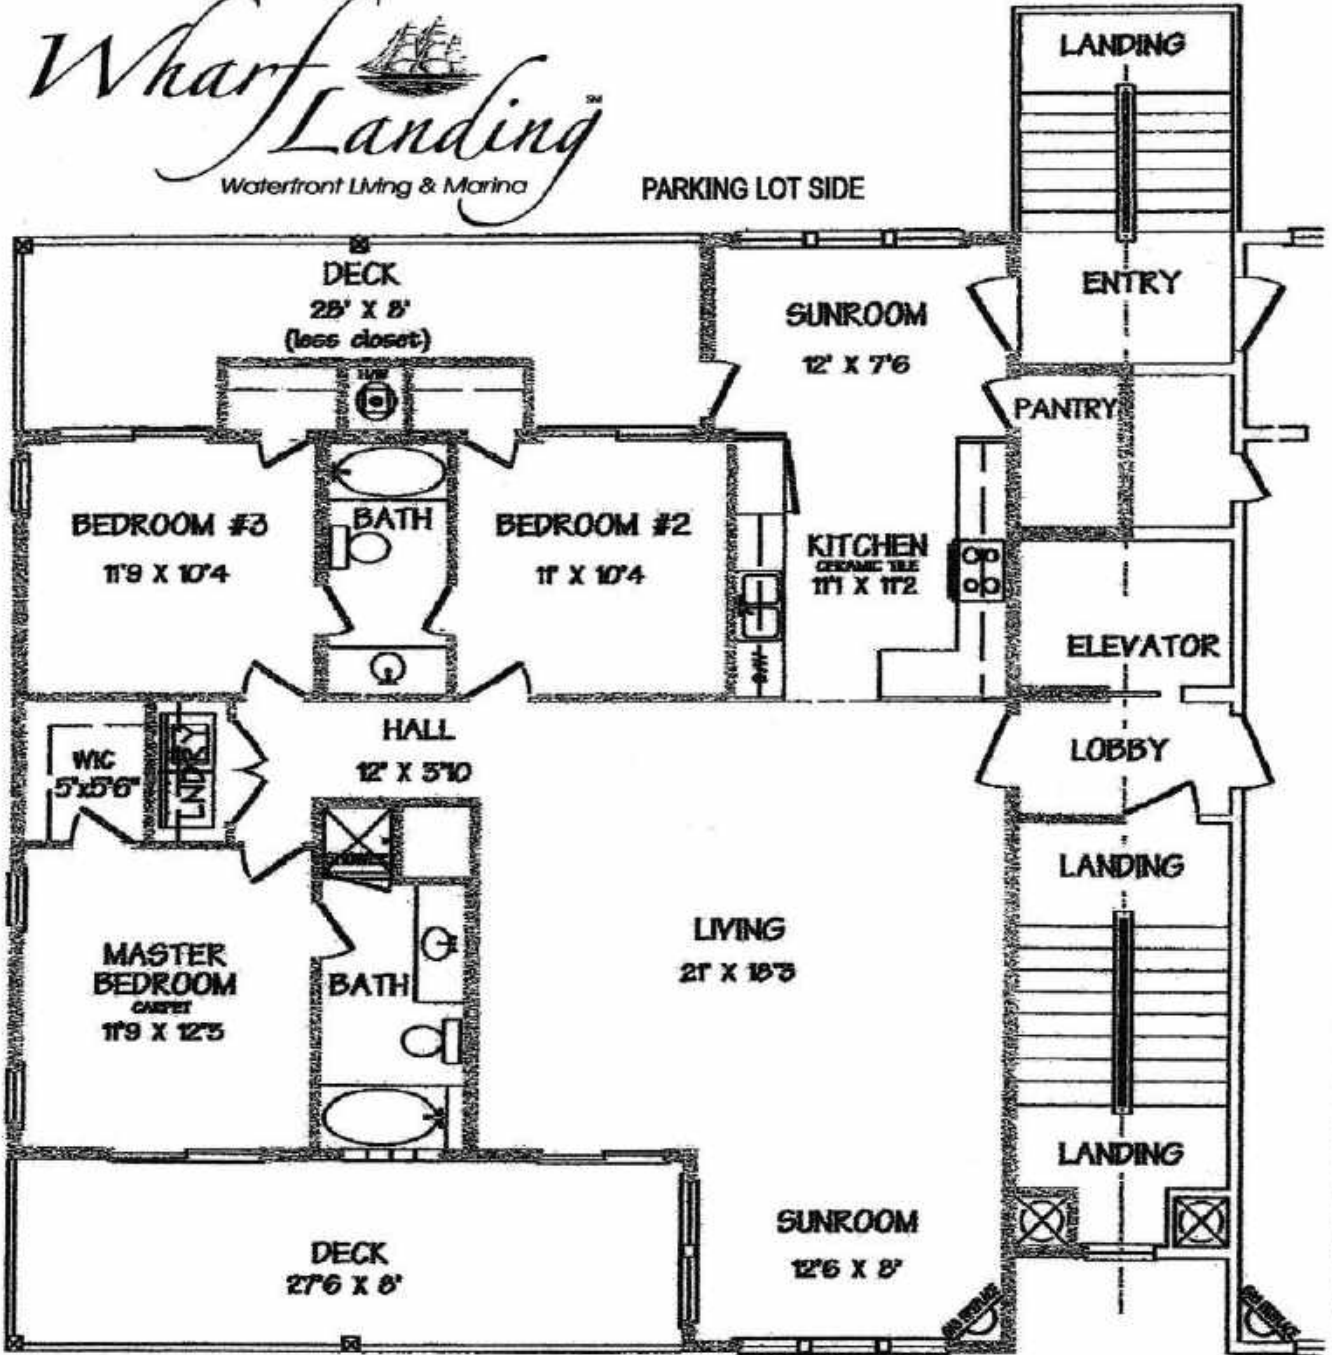

Wharf Landing

Waterfront Living & Marina

PARKING LOT SIDE

Marina View

Main Living 1,512 sq. ft.
 Front Deck 220 sq. ft.
 Back Deck 186 sq. ft.
 Based on outside wall dimensions.
 Final square footage may vary.

413A Captains Cove

Marina View

Main Living 1,646 sq. ft.
 Front Deck 220 sq. ft.
 Back Deck 55 sq. ft.
 Based on outside wall dimensions.
 Final square footage may vary.
 417C Captains Cove