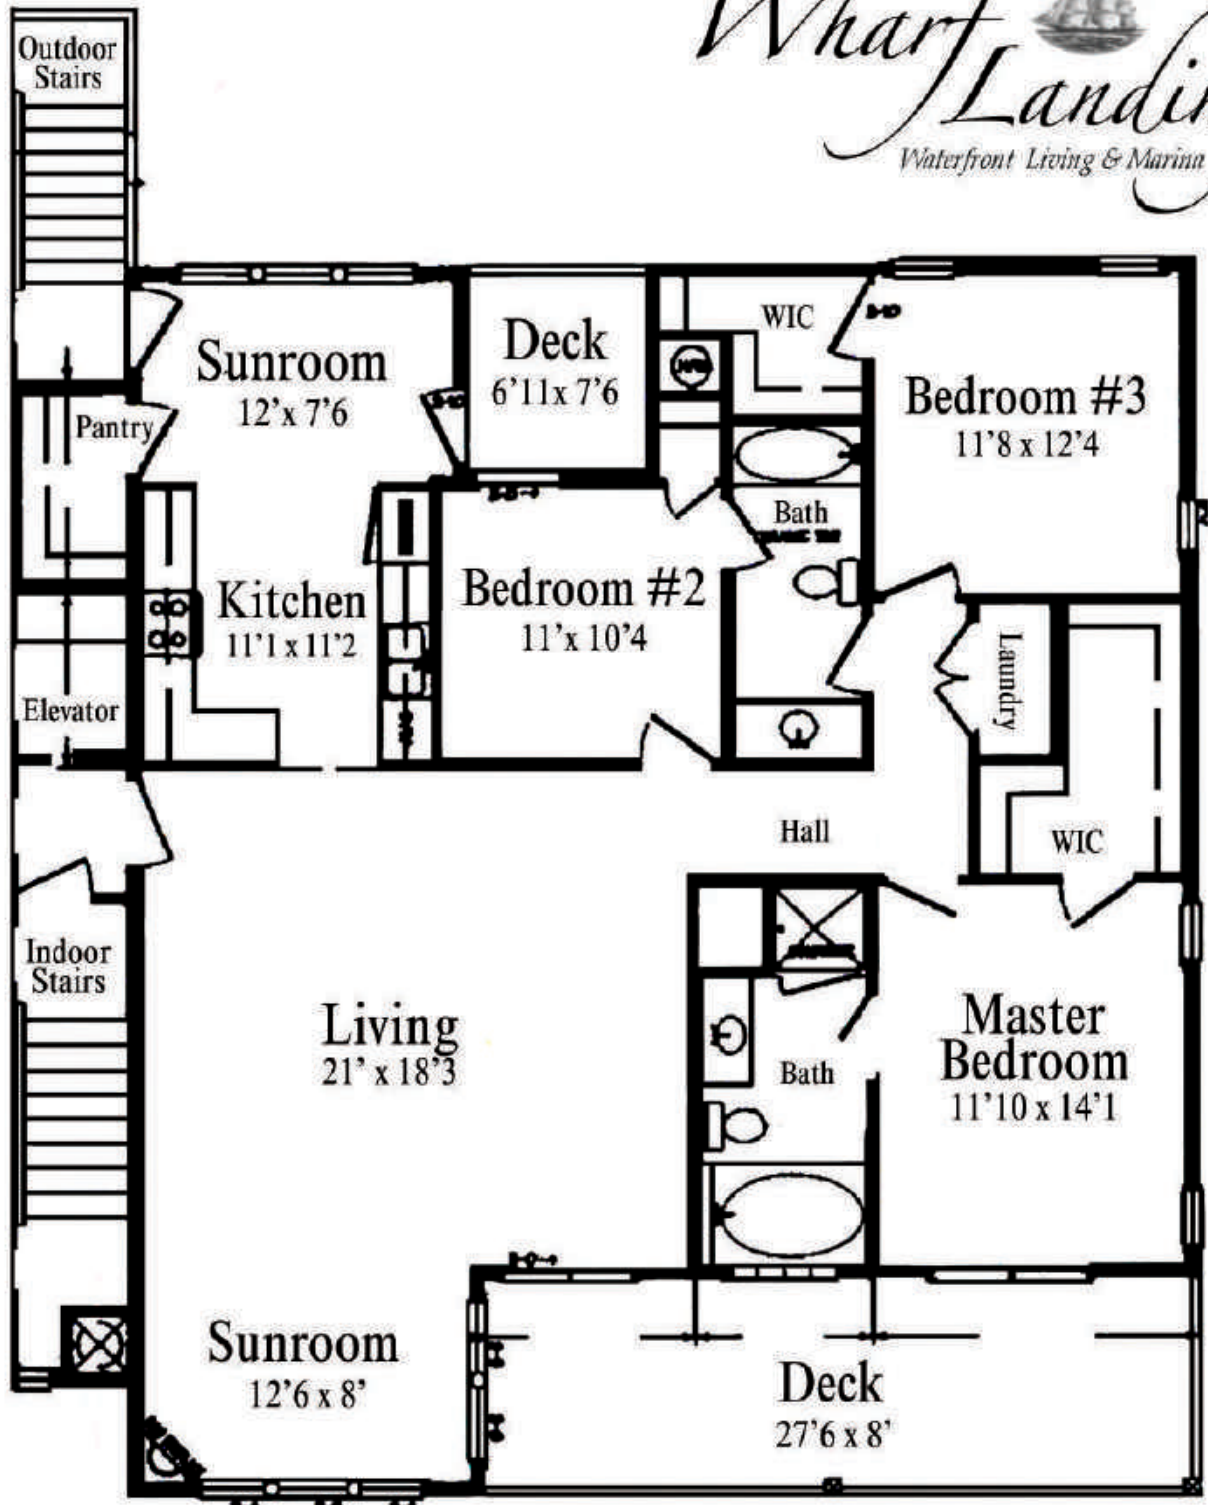

Wharf Landing

Waterfront Living & Marina

PARKING LOT SIDE

Marina View

Main Living 1,512 sq. ft.
 Front Deck 220 sq. ft.
 Back Deck 186 sq. ft.
 Based on outside wall dimensions.
 Final square footage may vary.

413A Captains Cove

Marina View

Main Living 1,646 sq. ft.
 Front Deck 220 sq. ft.
 Back Deck 55 sq. ft.
 Based on outside wall dimensions.
 Final square footage may vary.
 417C Captains Cove