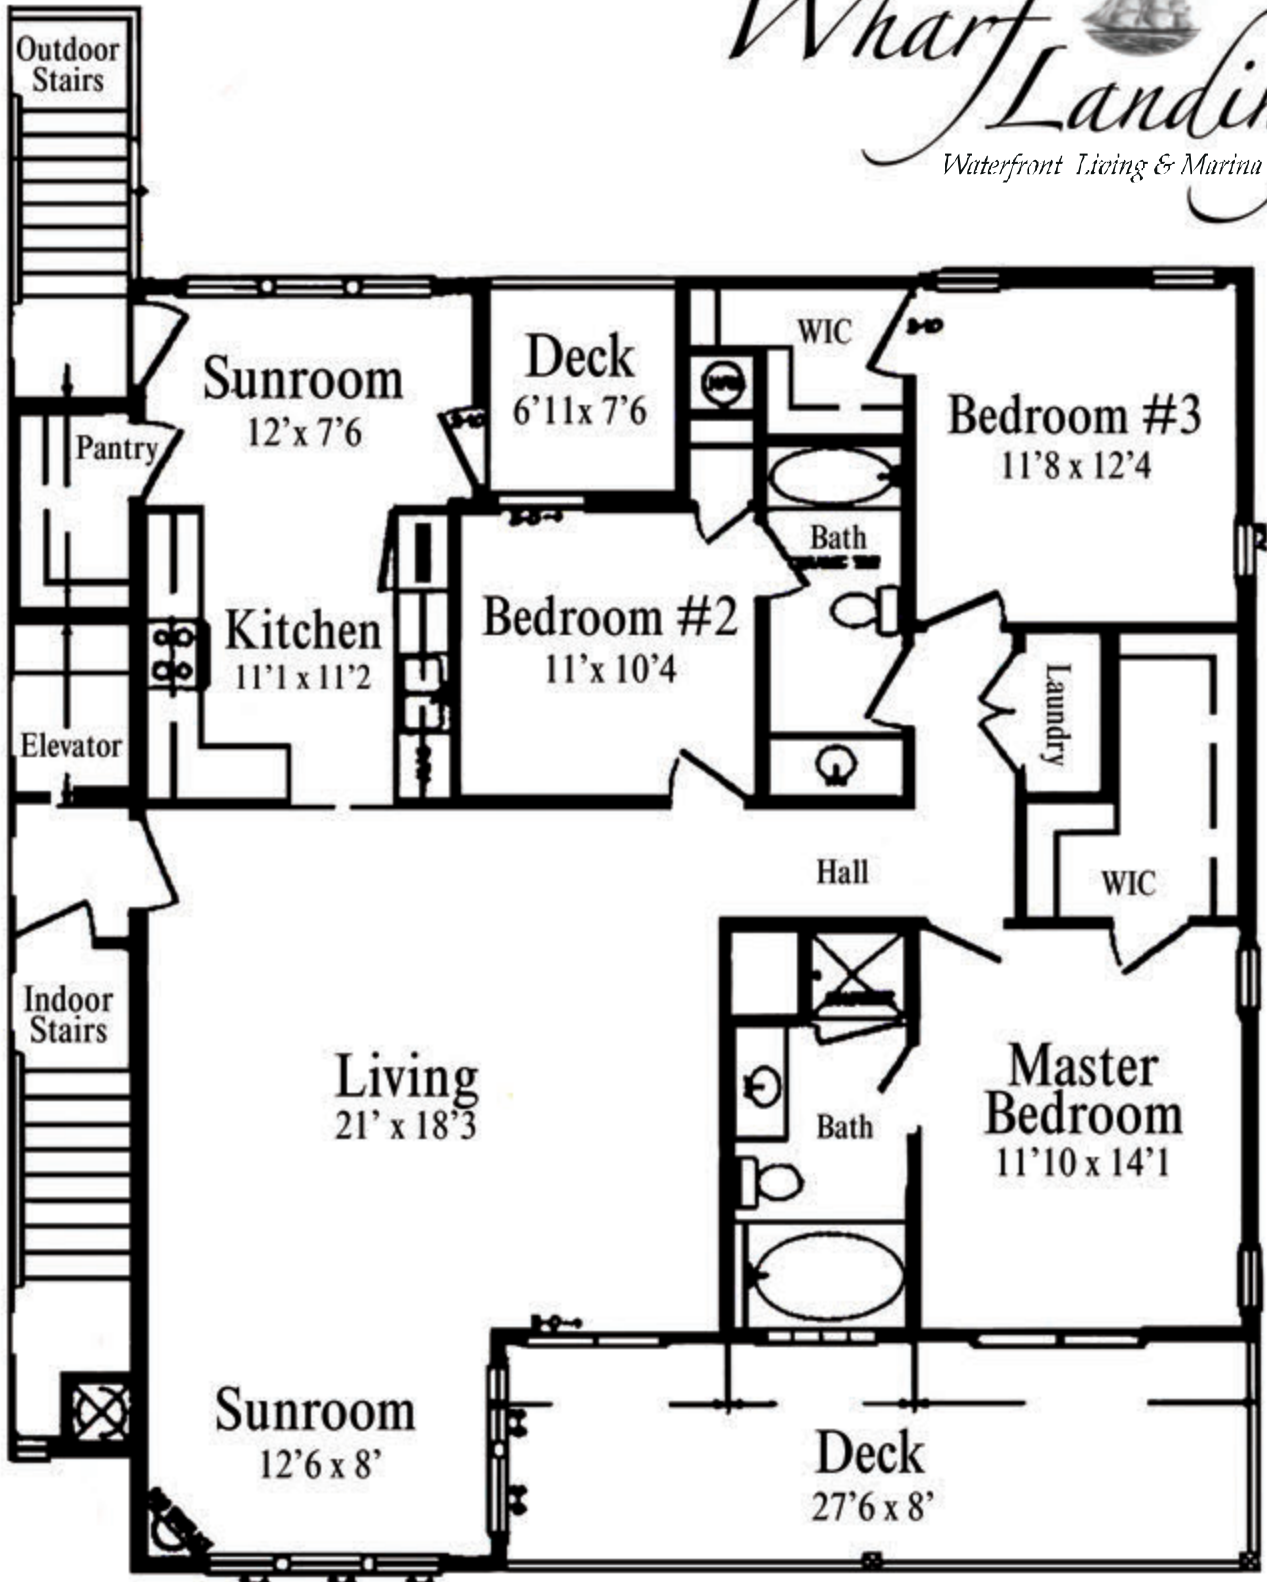

Wharf Landing

Waterfront Living & Marina

River or Marina view

Main living 1,646 sq. ft.

Front deck 220 sq. ft.

Back deck 55 sq. ft.

Based on outside wall dimensions.

Final square footage may vary.